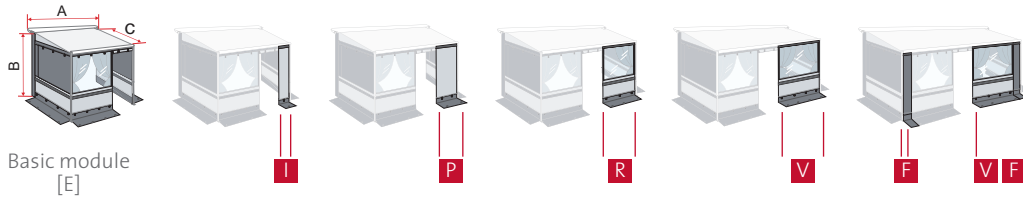

Privacy Room CS Light XL

GENERAL INFORMATION

- Awning length: 280-550
- Mounting height: 240-260cm
- Colour: light grey
- Available for: CaravanStore XL

TECHNICAL FEATURES

- All windows have integrated mosquito nets, front window with roll-up Crystal panel, and side windows with roll-up blackout panel
- Fast Clip CS, the aluminium profiles with internal easy clamps, that are composed of two pieces that ensure secure fastening
- Made of durable weather resistant grey polyester
- The door can be mounted on either the left front hand side or on the right front hand side

DELIVERED AS STANDARD WITH:

- 1x front panel with opening window and mosquito net
- 2x side panels provided with roller blind and mosquito screens
- 1x curtain kit for the window/s of the front panel
- 1x Fast Clip CS installation kit (2 aluminium poles)
- 1x pegs and elastic kit
- 1x Mega Bag Light, dim. 140x25x25cm

PRACTICAL ASSEMBLY

Basic module	Weight	Item No.	EAN code
P. R. CS Light XL 280	12,1kg	08764B01-	8004815438142
P. R. CS Light XL 310	12,3kg	[E] 08764B02-	8004815438159

Front panels	Weight	Item No.	EAN code
20cm	0,3kg	F 08766-01-	8004815438197
50cm	0,6kg	I 08766B01-	8004815438210
100cm	0,8kg	P 08766D01-	8004815438234
130cm	1,0kg	R 08766F01-	8004815438258
190cm	1,2kg	V 08766G01-	8004815438265