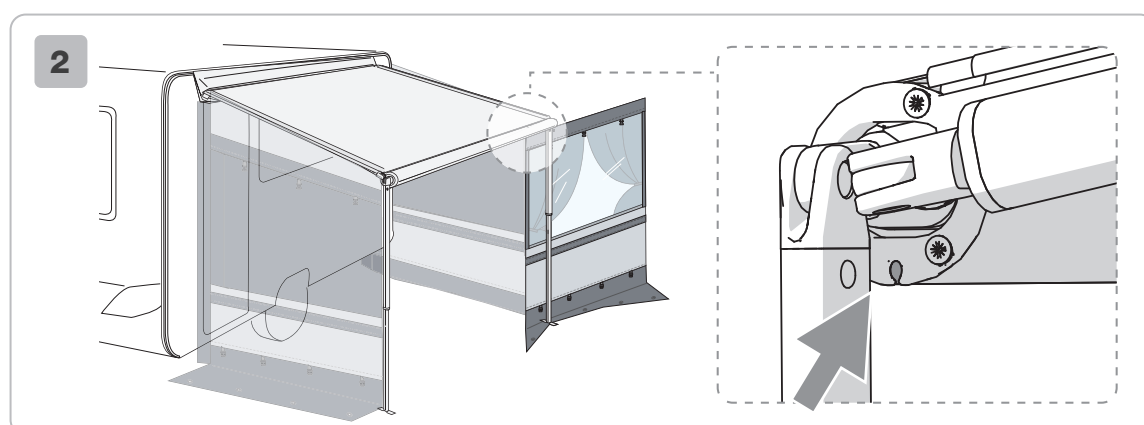

Privacy Room CS Light XL

GENERAL INFORMATION

- Awning length: 280-550
- Mounting height: 240-260cm
- Colour: light grey
- Available for: CaravanStore XL

TECHNICAL FEATURES

- All windows have integrated mosquito nets, front window with roll-up Crystal panel, and side windows with roll-up blackout panel
- Fast Clip CS, the aluminium profiles with internal easy clamps, that are composed of two pieces that ensure secure fastening
- Made of durable weather resistant grey polyester
- The door can be mounted on either the left front hand side or on the right front hand side

DELIVERED AS STANDARD WITH:

- 1x front panel with opening window and mosquito net
- 2x side panels provided with roller blind and mosquito screens
- 1x curtain kit for the window/s of the front panel
- 1x Fast Clip CS installation kit (2 aluminium poles)
- 1x pegs and elastic kit
- 1x Mega Bag Light, dim. 140x25x25cm

PRACTICAL ASSEMBLY

Basic module	Weight	Item No.	EAN code
P. R. CS Light XL 280	12,1kg	08764B01-	8004815438142
P. R. CS Light XL 310	12,3kg	[E] 08764B02-	8004815438159

Front panels	Weight	Item No.	EAN code
20cm	0,3kg	F 08766-01-	8004815438197
50cm	0,6kg	I 08766B01-	8004815438210
100cm	0,8kg	P 08766D01-	8004815438234
130cm	1,0kg	R 08766F01-	8004815438258
190cm	1,2kg	V 08766G01-	8004815438265

Description	Awning length A	B	C	Composition
P. Room CS Light XL 280	280	240-260cm	250cm	-
P. Room CS Light XL 310	310		[E]	
P. Room CS Light XL 360	360		[E] + I	
P. Room CS Light XL 410	410		[E] + P	
P. Room CS Light XL 440	440		[E] + R	
P. Room CS Light XL 500	500		[E] + V	
P. Room CS Light XL 550	550		[E] + F + V + F	