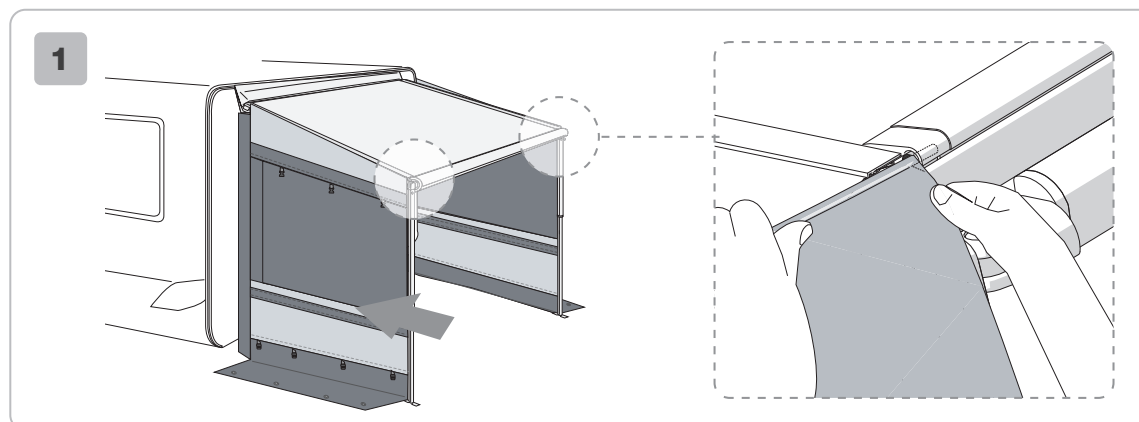

Privacy Room CS Light XL

GENERAL INFORMATION

- Awning length: 280-550
- Mounting height: 240-260cm
- Colour: light grey
- Available for: CaravanStore XL

TECHNICAL FEATURES

- All windows have integrated mosquito nets, front window with roll-up Crystal panel, and side windows with roll-up blackout panel
- Fast Clip CS, the aluminium profiles with internal easy clamps, that are composed of two pieces that ensure secure fastening
- Made of durable weather resistant grey polyester
- The door can be mounted on either the left front hand side or on the right front hand side

DELIVERED AS STANDARD WITH:

- 1x front panel with opening window and mosquito net
- 2x side panels provided with roller blind and mosquito screens
- 1x curtain kit for the window/s of the front panel
- 1x Fast Clip CS installation kit (2 aluminium poles)
- 1x pegs and elastic kit
- 1x Mega Bag Light, dim. 140x25x25cm

PRACTICAL ASSEMBLY

Basic module	Weight	Item No.	EAN code
P. R. CS Light XL 280	12,1kg	08764B01-	8004815438142
P. R. CS Light XL 310	12,3kg	[E] 08764B02-	8004815438159

Front panels	Weight	Item No.	EAN code
20cm	0,3kg	F 08766-01-	8004815438197
50cm	0,6kg	I 08766B01-	8004815438210
100cm	0,8kg	P 08766D01-	8004815438234
130cm	1,0kg	R 08766F01-	8004815438258
190cm	1,2kg	V 08766G01-	8004815438265