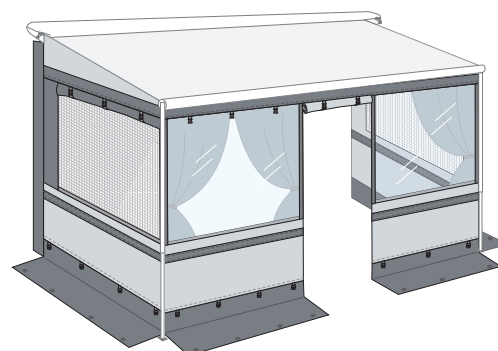

Privacy Room CS Light XL

GENERAL INFORMATION

- Awning length: 280-550
- Mounting height: 240-260cm
- Colour: light grey
- Available for: CaravanStore XL

TECHNICAL FEATURES

- All windows have integrated mosquito nets, front window with roll-up Crystal panel, and side windows with roll-up blackout panel
- Fast Clip CS, the aluminium profiles with internal easy clamps, that are composed of two pieces that ensure secure fastening
- Made of durable weather resistant grey polyester
- The door can be mounted on either the left front hand side or on the right front hand side

DELIVERED AS STANDARD WITH:

- 1x front panel with opening window and mosquito net
- 2x side panels provided with roller blind and mosquito screens
- 1x curtain kit for the window/s of the front panel
- 1x Fast Clip CS installation kit (2 aluminium poles)
- 1x pegs and elastic kit
- 1x Mega Bag Light, dim. 140x25x25cm

PRACTICAL ASSEMBLY

Basic module	Weight	Item No.	EAN code
P. R. CS Light XL 280	12,1kg	08764B01-	8004815438142
P. R. CS Light XL 310	12,3kg	[E] 08764B02-	8004815438159

Front panels	Weight	Item No.	EAN code
20cm	0,3kg	F 08766-01-	8004815438197
50cm	0,6kg	I 08766B01-	8004815438210
100cm	0,8kg	P 08766D01-	8004815438234
130cm	1,0kg	R 08766F01-	8004815438258
190cm	1,2kg	V 08766G01-	8004815438265

Description	Awning length A	B	C	Composition
P. Room CS Light XL 280	280	240-260cm	250cm	-
P. Room CS Light XL 310	310		[E]	
P. Room CS Light XL 360	360		[E] + I	
P. Room CS Light XL 410	410		[E] + P	
P. Room CS Light XL 440	440		[E] + R	
P. Room CS Light XL 500	500		[E] + V	
P. Room CS Light XL 550	550		[E] + F + V + F	